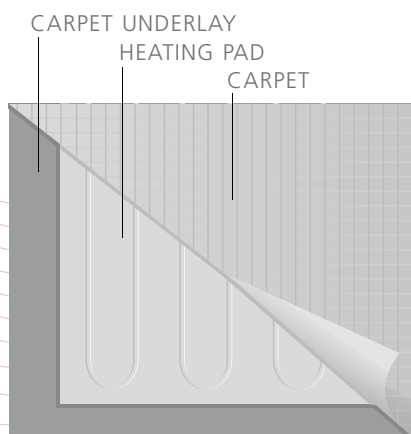

undercarpet heating

WARMUP's wafer thin undercarpet heater fits between carpet and underlay. If it wasn't for the lovely warm feeling in the room, you would never know it had been fitted!

Radiant Floor Heating

warmup[®]

Warmup Heating Systems' wafer-thin undercarpet heater fits between the carpet and the underlay. It comes in a number of shapes and sizes designed to fit virtually every room. If it wasn't for the lovely warm feeling in the room you would never know it had been fitted! Manufactured at Warmup's own production facility, Warmup undercarpet heaters are a result of more than two decades of advanced research and development. Warmup now offers you a new dimension in affordable, luxurious, effective heating which is simple to operate and maintenance-free. Simply set your thermostat to the desired comfort level and feel the luxurious warmth...

undercarpet heating

product range

product range table

description	size	watts
UC250	70 x 180cm	250
UP500	70 x 360cm	500
UC500	140 x 200cm	500
UL500	170 x 210cm	500
UC750	200 x 210cm	750
UL750	170 x 280cm	750
UC1000	200 x 280cm	1000
UCW1500	240 x 360cm	1500
UCW2000	240 x 480cm	2000