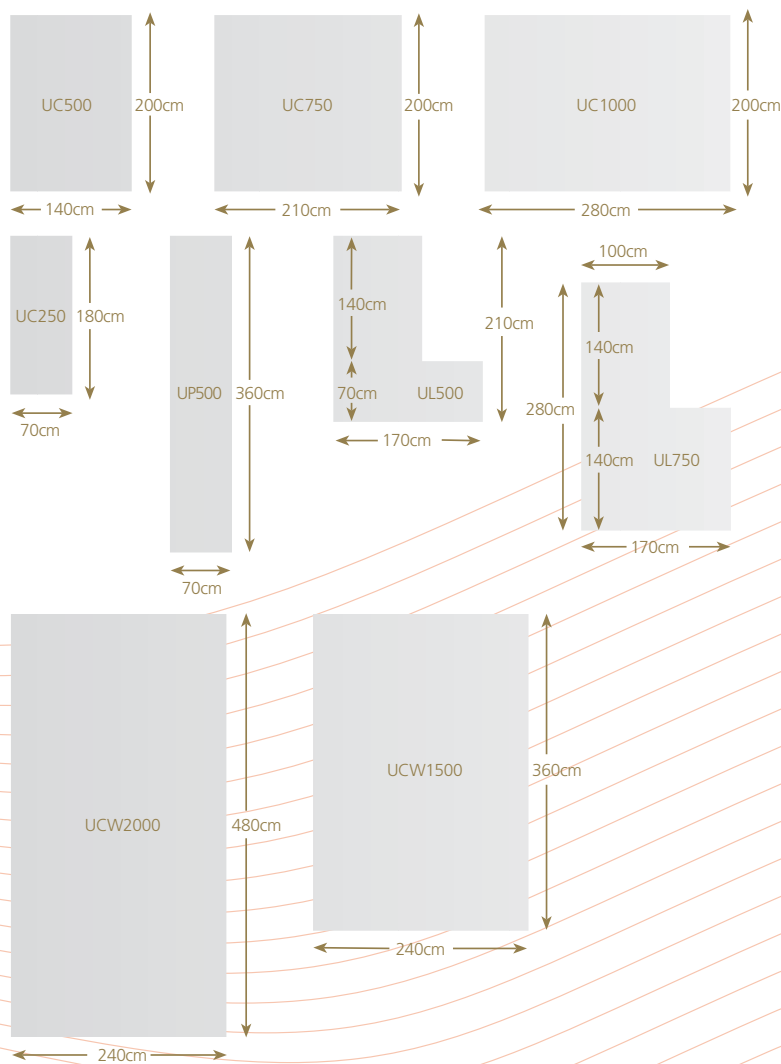

undercarpet heating

WARMUP's wafer thin undercarpet heater fits between carpet and underlay. If it wasn't for the lovely warm feeling in the room, you would never know it had been fitted!

Radiant Floor Heating

warmup[®]

Warmup Heating Systems' wafer-thin undercarpet heater fits between the carpet and the underlay. It comes in a number of shapes and sizes designed to fit virtually every room. If it wasn't for the lovely warm feeling in the room you would never know it had been fitted! Manufactured at Warmup's own production facility, Warmup undercarpet heaters are a result of more than two decades of advanced research and development. Warmup now offers you a new dimension in affordable, luxurious, effective heating which is simple to operate and maintenance-free. Simply set your thermostat to the desired comfort level and feel the luxurious warmth...

undercarpet heating

product range

product range table

description	size	watts
UC250	70 x 180cm	250
UP500	70 x 360cm	500
UC500	140 x 200cm	500
UL500	170 x 210cm	500
UC750	200 x 210cm	750
UL750	170 x 280cm	750
UC1000	200 x 280cm	1000
UCW1500	240 x 360cm	1500
UCW2000	240 x 480cm	2000